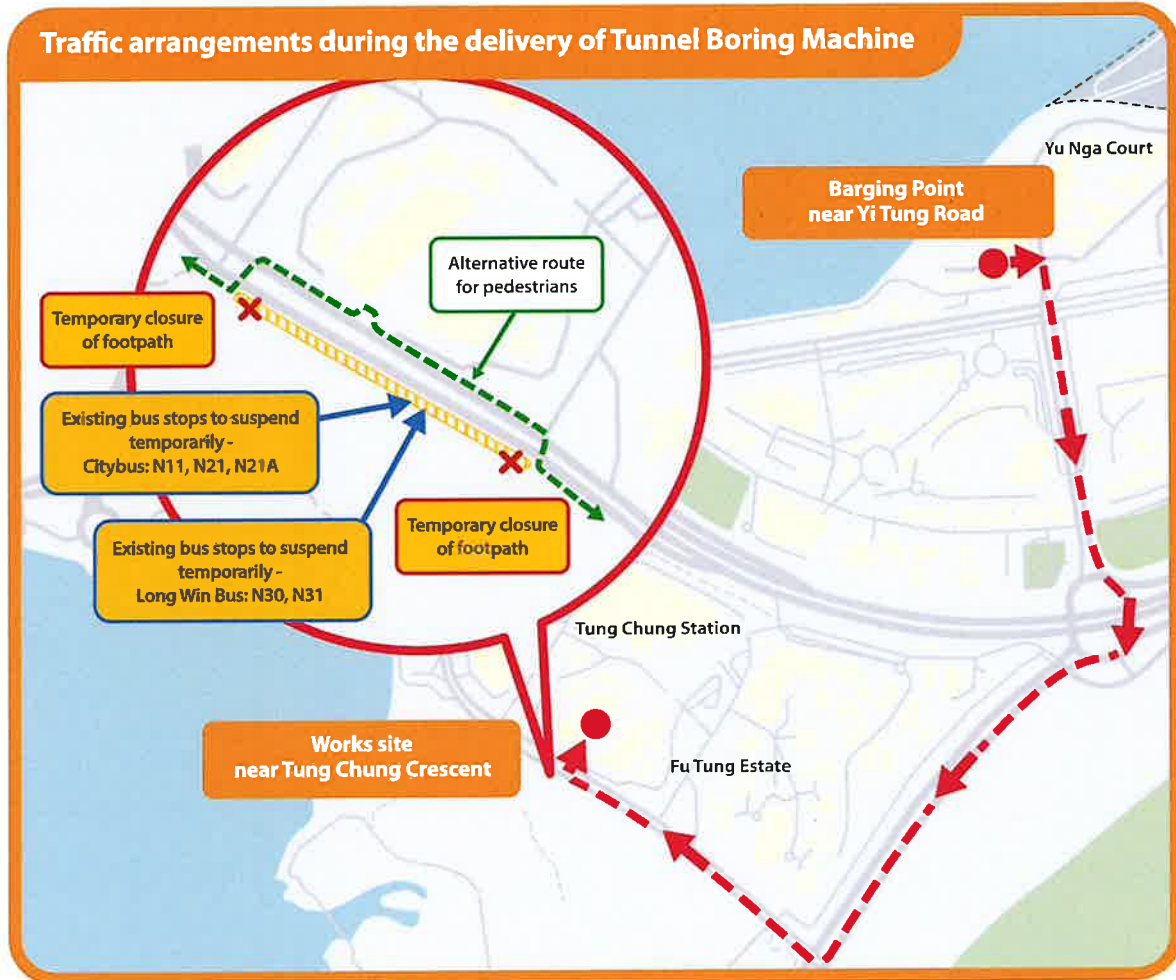

Bouygues - Dragages (1201) Joint Venture
布依格 - 寶嘉 (1201) 聯營

Attachment

BOUYGUES - DRAGAGES (1201) JOINT VENTURE 布依格 - 寶嘉 (1201) 聯營
Mailing Address: PO Box 289, Tung Chung Post Office, Lantau Island, Hong Kong
Fax 傳真: +852 3188 9603
www.dragageshk.com

BUILDING FOR LIFE